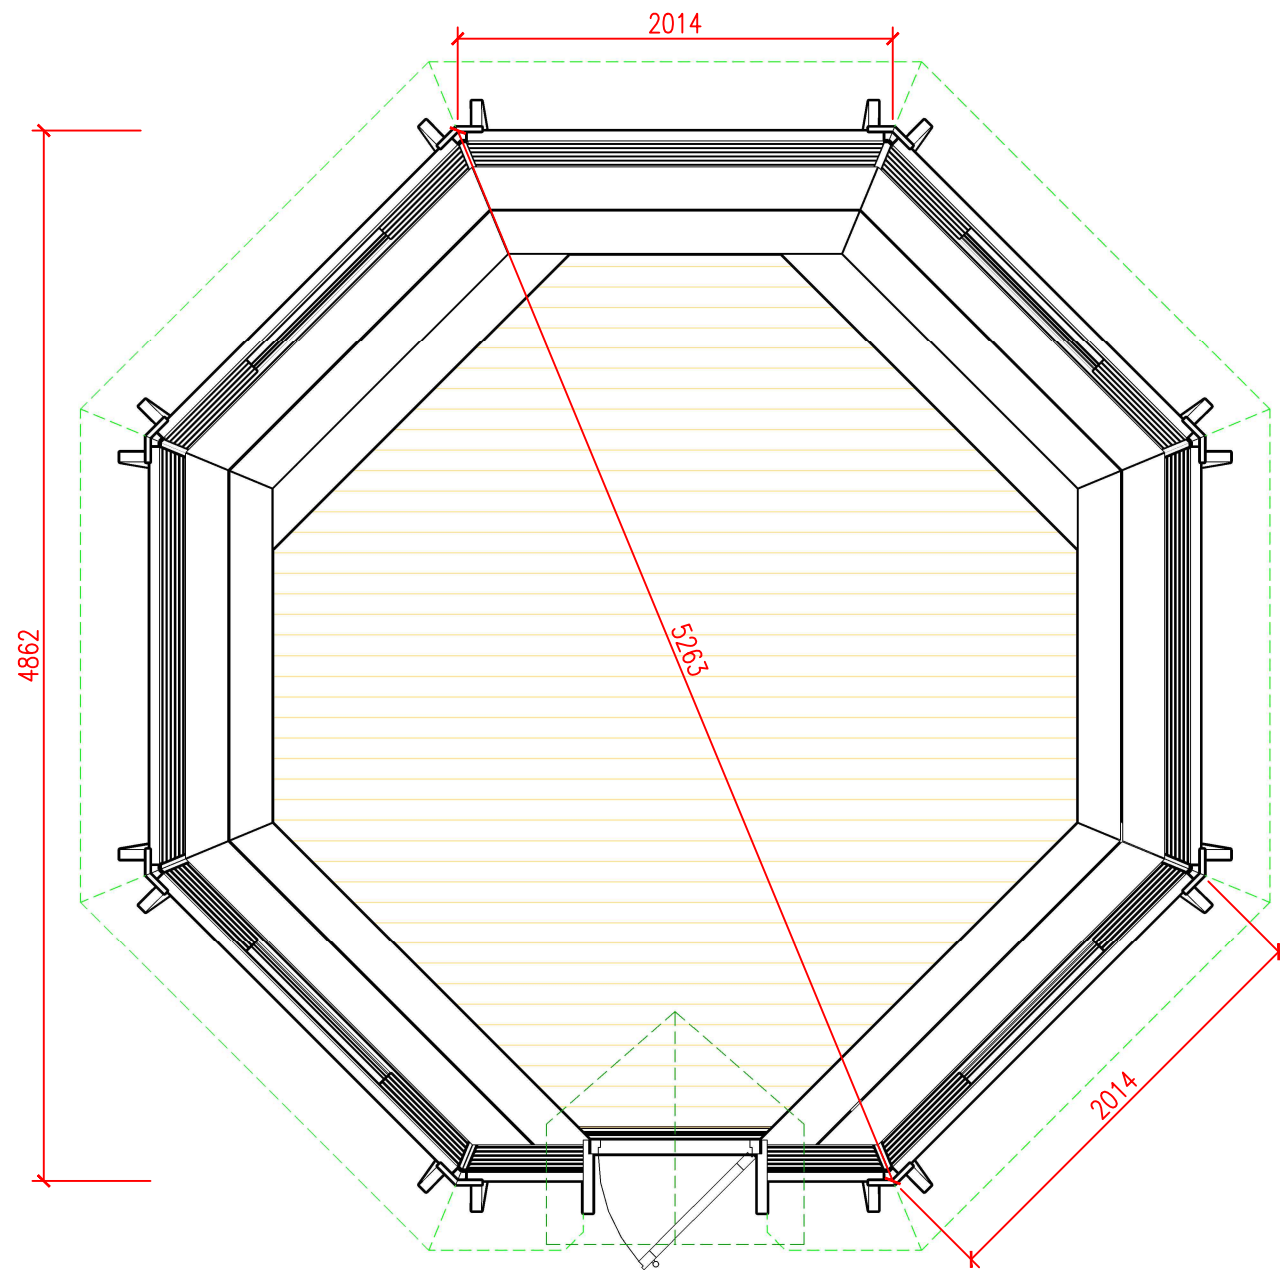

Grill Cabin 16.5m² (8,5°)

Plan

Foundation plan